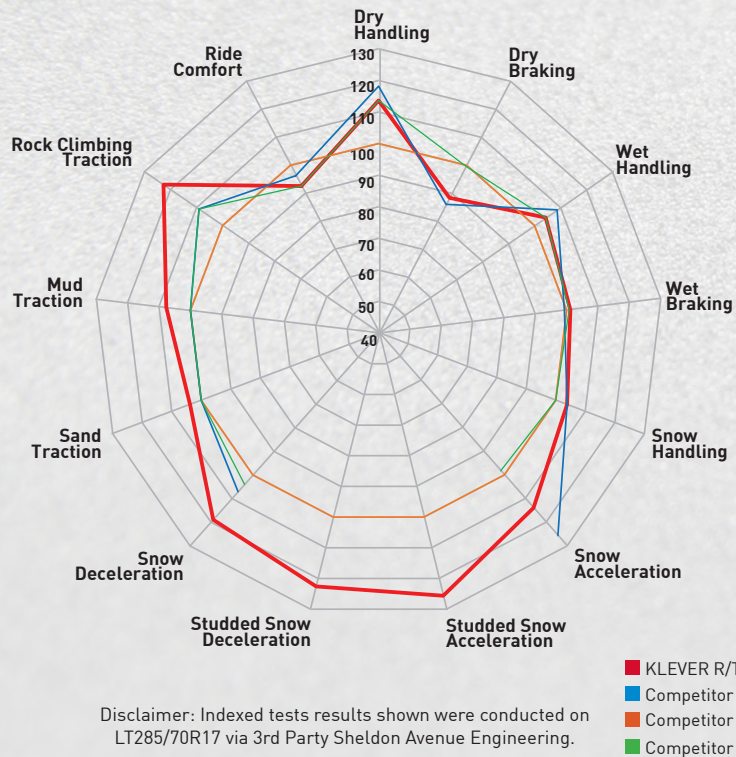

Klever R/T KR601

The terrain you drive on doesn't care and it is not willing to compromise-- It is what it is! The Kenda Klever R/T was designed to conquer rough terrain without sacrificing the ride and comfort of an A/T tire. Combining our Triple Threat 3-Ply sidewall for exceptional durability with aggressive styling, an optimized tread design with a superior all-weather compound makes the Klever R/T the right solution for 4x4 owners on the road, in the snow or in any off-road environment. The Klever R/T is enabled for off-road conditions and is pinned for winter studs. Strong upper sidewall tread blocks assist with typically difficult mud, sand and gravel environments while the construction provides long lasting wear with reasonable ride and noise on-road.

Disclaimer: Indexed tests results shown were conducted on LT285/70R17 via 3rd Party Sheldon Avenue Engineering.

TRIPLE THREAT SIDEWALL

■ 3 full carcass plies of polyester ensure the best amount of protection from impact damage and punctures

■ Aggressive sidewall tread not only gains you traction but protects against cutting, tearing and abrasions

■ Robust bead protector shields the bead area and rim from close encounters with trail obstacles

■ Interlocking center tread blocks for aggressive Off-Road, and Snow performance

■ Large groove volumes to maximize hydroplaning resistance, wet traction, and mud traction performance

■ High sipe density for excellent snow, ice, and wet traction