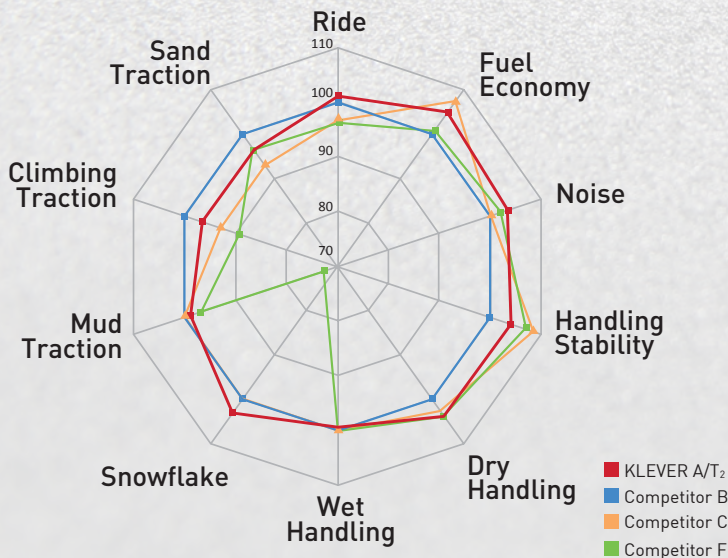

Klever A/T₂ KR628

The Kenda Klever A/T2 was developed to offer premium, all-terrain performance for the value-driven consumer. Designed at the Kenda American Technical Center in Akron, OH, this 2nd generation tire delivers a smooth, quiet ride without sacrificing traction. With strong durability, combining aggressive styling and an optimized tread design, the Klever A/T2 is the right solution for SUV, light truck and 4x4 owners on the road, in the snow or in most off-road environments. The interlocking tread blocks offer great traction and are Kenda-optimized to produce exceptional on-road noise results. The Klever A/T2 has a superior all-weather compound for Winter Snowflake (3PMSF) certification on all sizes. It offers a 50,000 mile limited warranty for LT applications and a 60,000 mile limited warranty for P-Metric/Metric fitments.

- Interlocking tread pattern for optimized off-road forward and lateral traction
- Large quantity of biting edges for aggressive performance on all types of terrains
- High sipe density for superior snow and ice traction
- A-B tread pattern to minimize road noise
- Aggressive upper sidewall designed to protect against cuts, tears, and abrasion
- Computer optimized footprint for excellent wear and handling under multiple load conditions